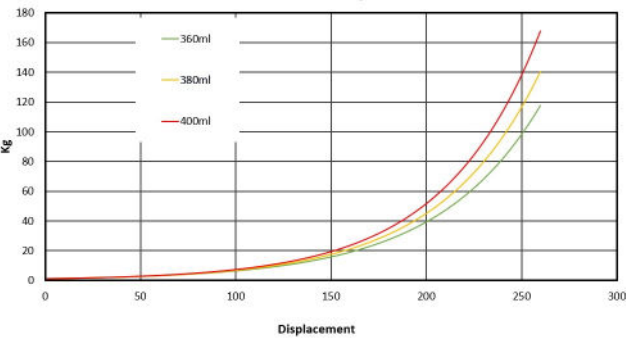

Compression click	Rebound click	Preload for 2013-15	Preload for 2016
AP 13	AP 12	16^ Spring 465 mm 12^ Spring 485 mm	13^+ 1 plastic ring Spring 465 mm 9^+ 1 plastic ring Spring 485 mm
Bladder pression	Cartridge oil	Fork oil	
1.6 Atm	CUBE 190 ml	CUBE 370-400 ml